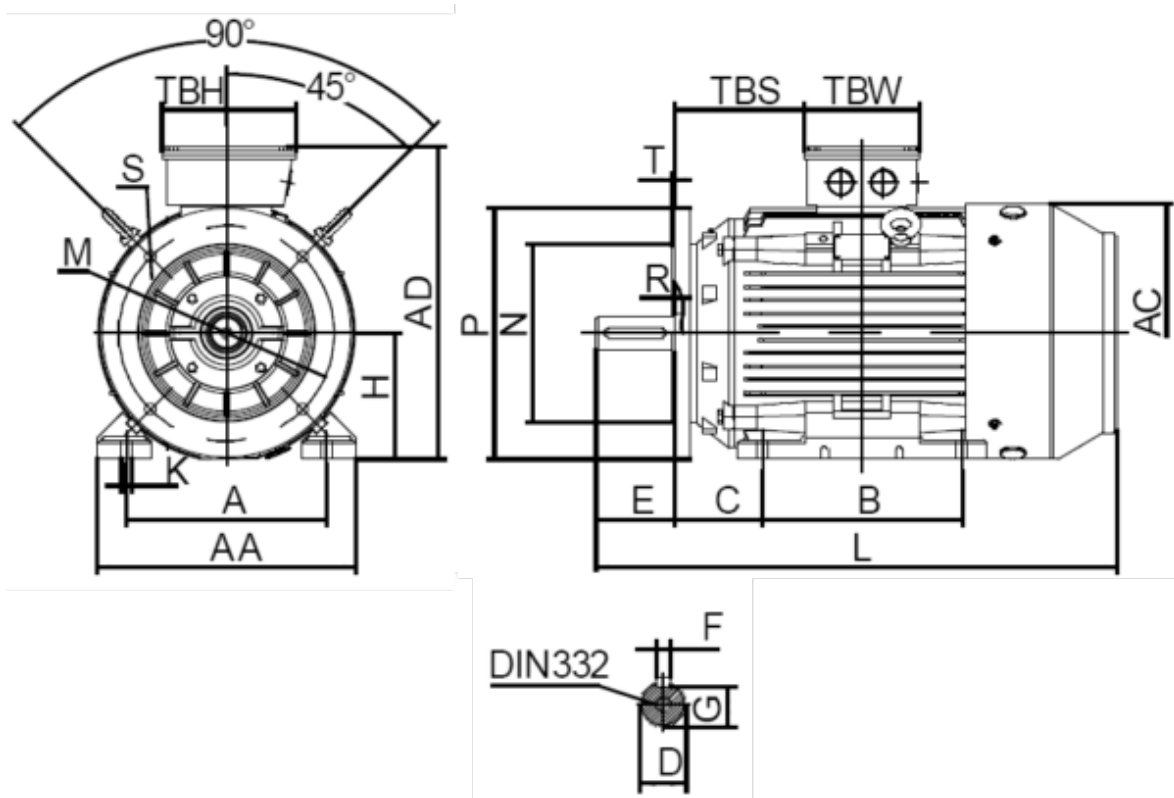

Data Sheet

Article number: 250300220617

Description: Kleedrive T3C 112M-6 2.2KW 900 rpm
3x230/400V 50HZ IP55 B35 Eff=84,3%

Measures

A = 190	F = 8	TBW = 134
AA = 231	G = 24	
AC = Ø220	H = 112	
AD = 292	HD = 180	
B = 140	K = Ø12	
C = 70	L = 405	
D = Ø28	TBH = 134	
E = 60	TBS = 73	